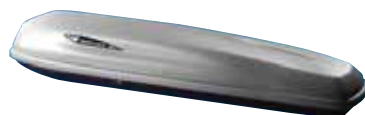

Luggage Carriers

Roof Top Boxes

Carver Luggage Box Range

The Rhino Carver is the ideal car roof top box, offering lots of space, central locking and a patented mounting system. These Luggage Carriers are made of extremely strong & ultra-light materials.

A quick mounting system makes it easy to fit these Luggage Carriers on your roof and remove them again in seconds.

A Rhino Carver is safe, solid and combines styling and aerodynamics in a balanced design. This Luggage Carrier is also a genuine all-rounder that's great for carrying snowboards and skis or camping equipment.

Roady Luggage Box

The Rhino Roady is the ideal car roof top luggage box, offering lots of space and key locking.

The Rhino Roady is made of extremely strong & ultra-light materials which are resistant both to shock and to ultra-violet rays.

The revolutionary click-system makes it very easy both to assemble the Roady and to take it apart again. Once taken apart, the lid can neatly be fitted into the base of the box for easy storage.

Close and lock: The Rhino Roady is fitted with an extremely practical locking mechanism: just close the lid and the box is immediately locked and the contents secure.

Comparison Chart

	Carver 8.2	Carry All 8.4	Traveller 6.4
External Length (mm)	2200	2150	1920
External Width (mm)	540	900	800
External Height (mm)	390	400	400
Internal Length (mm)	2150*	2100*	1870*
Internal Width (mm)	490*	850*	750*
Capacity (litres)	276	502	388
Own weight	20kg	20 kg	15 kg
Max. allowed weight	80kg	80 kg	80 kg
Material	ABS/ASA**	ABS/ASA**	ABS/ASA**
Opening	Drivers Side	Drivers Side	Drivers Side
Twin key entry. Locking points	3	2	2
Suitable for carve skis	✓	✓	✓
Suitable for snowboards	✓	✓	✓
Suitable for cross-country skis	✓	✓	✗
Suitable for luggage	✓	✓	✓
Suitable for golf clubs	✓	✓	✓
Load securing straps included	✓	✓	✓
Manufactures warranty	3	3	3

* The internal measurements are from the widest points on the luggage box, NOT taking into consideration any locking mechanisms, lid hinges or struts that protrude into the internal space on the luggage box.

** ABS/ASA = Acrylonitrile Butadiene Styrene/Acrylic Styrene Acrylonitrile.